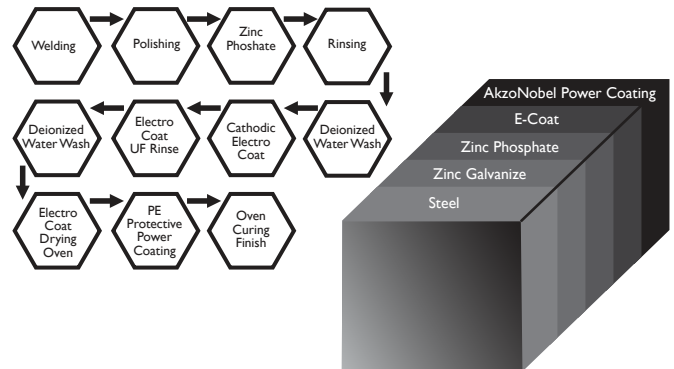

### Features and Benefits

- Pre-Galvanized Steel Inside and Out
- Architectural Grade Polyester Powder coat on top of E-Coating
- Rackable panel can adjust to grade changes to match terrain
- Welded Panel Available
- 20 Year Manufacturer's Warranty

## Advantages of Electro-Coating & Powder-Coating

Corrosion resistance is superior to other paint application methods because immersion E-coat provides a complete uniform coating. Formation of protective films in highly recessed areas such as flanges and box sections provides critical corrosion protection. In the application of iron railing and fence, E-coat is applied between the phosphate and top coat. The e-coat layer is the primary corrosion protection layer.

## What is Electro-Coating?

In short, electro coating (also called e-coating) is the process by which a metallic workpiece is submerged in a paint/water bath and electricity is used to deposit paint onto it. The electrode position process is the most automatic, controllable, and efficient method for applying a corrosion inhibiting primer to a metallic workpiece.