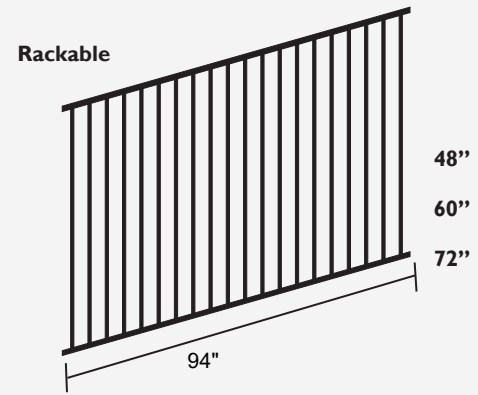

## Product Features

- 48", 60" & 72" pre-welded sections (1" 16ga rail, 5/8" 18ga pickets)
- To bring you the most durable fencing system on the market, our products are undercoated with e-coat that is anti-rust.
- 20 year manufacturer warranty
- Galvanized Inside and Out

## Panels, Gates & Accessories Available

Residential Bracket Straight

Residential Bracket Vertical

Two Rail Flat Top and Flat Bottom

Two Rail Flat Top and Flat Bottom Rackable  
Can rack up to 40 degrees

2" 16 ga square black posts in 6', 7', 8' and 9' Heights available  
2.5" and 3" posts in 14ga and 3" posts in 12ga also available

Handrail also available in 34" x 94" and 40" x 94".  
1" 16ga rail, 5/8" 18ga pickets.  
48" and 72" - 2" Post with welded 4x4 Flange available  
Available in welded and rackable.