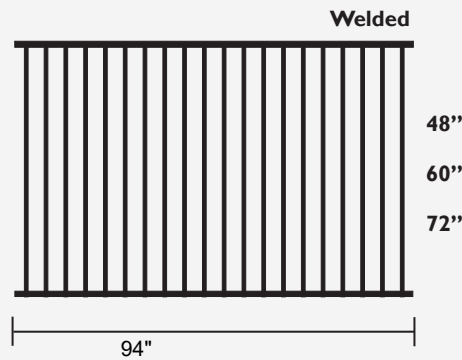

Panels, Gates & Accessories Available

Two Rail Flat Top and Flat Bottom